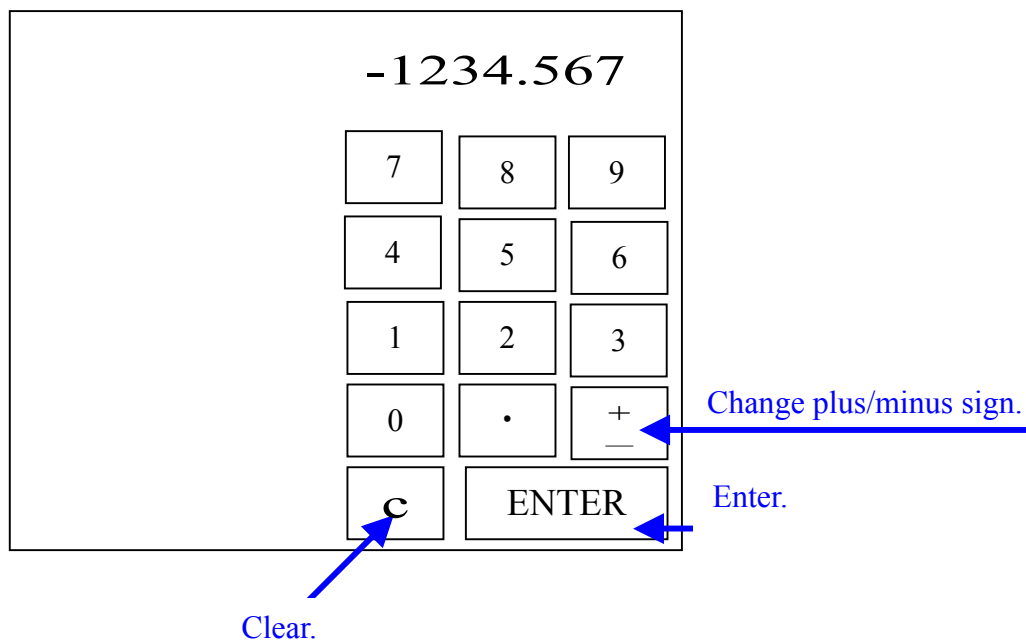

【Metric Screen】

【Inch Screen】

【Digital operation】

【Digital operation】

※ ONLY TOUCH NUMBER CAN SET NEW MEMORY.

【Big-character coordinates】

※ ONLY TOUCH NUMBER CAN SET NEW MEMORY.

【Numerical setting keyboard】

Such a keyboard will pop up each time a changeable numerical column is pressed and will disappear automatically upon numbers being entered.

※ The change of plus/minus sign is to be conducted after entering the numbers.