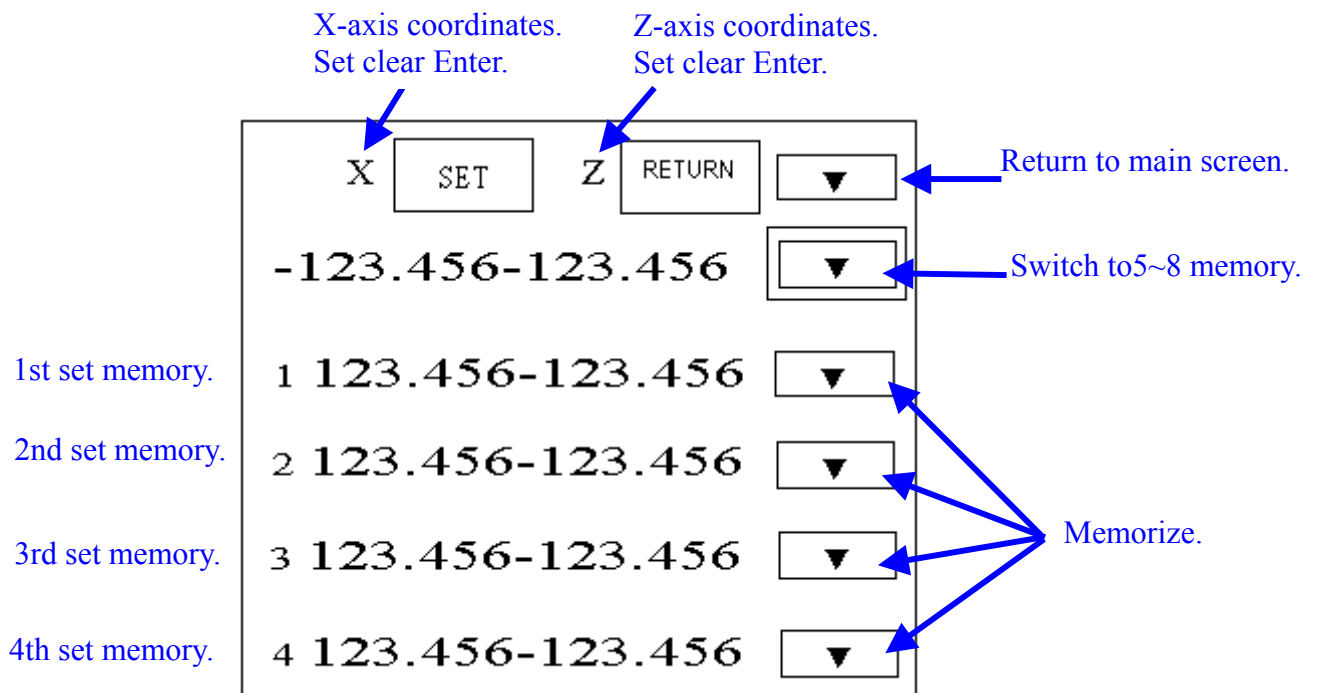

【Metric Screen】

【Inch Screen】

【Digital operation】

【Digital operation】

※ ONLY TOUCH NUMBER CAN SET NEW MEMORY.

【Big-character coordinates】

※ ONLY TOUCH NUMBER CAN SET NEW MEMORY.

【Numerical setting keyboard】

Such a keyboard will pop up each time a changeable numerical column is pressed and will disappear automatically upon numbers being entered.

※ The change of plus/minus sign is to be conducted after entering the numbers.