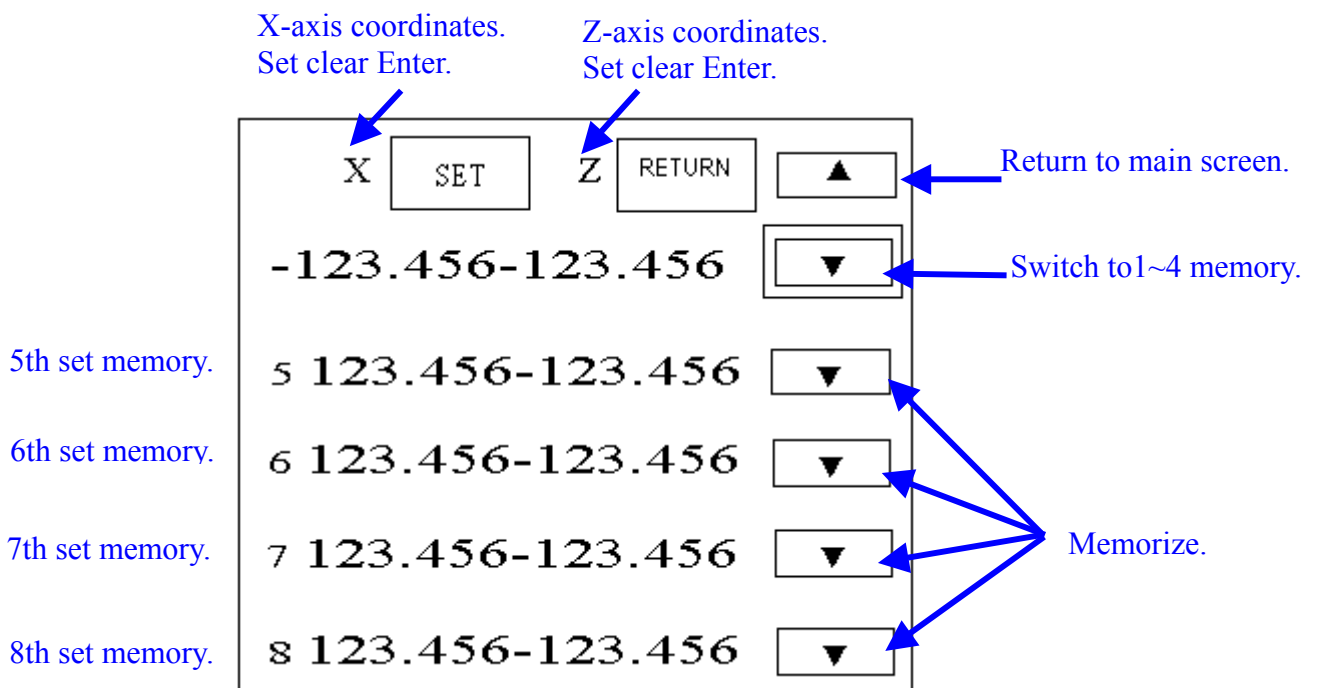

【Metric Screen】

【Inch Screen】

【Digital operation】

【Digital operation】

※ ONLY TOUCH NUMBER CAN SET NEW MEMORY.

【Big-character coordinates】

※ ONLY TOUCH NUMBER CAN SET NEW MEMORY.

【Numerical setting keyboard】

Such a keyboard will pop up each time a changeable numerical column is pressed and will disappear automatically upon numbers being entered.

※ The change of plus/minus sign is to be conducted after entering the numbers.