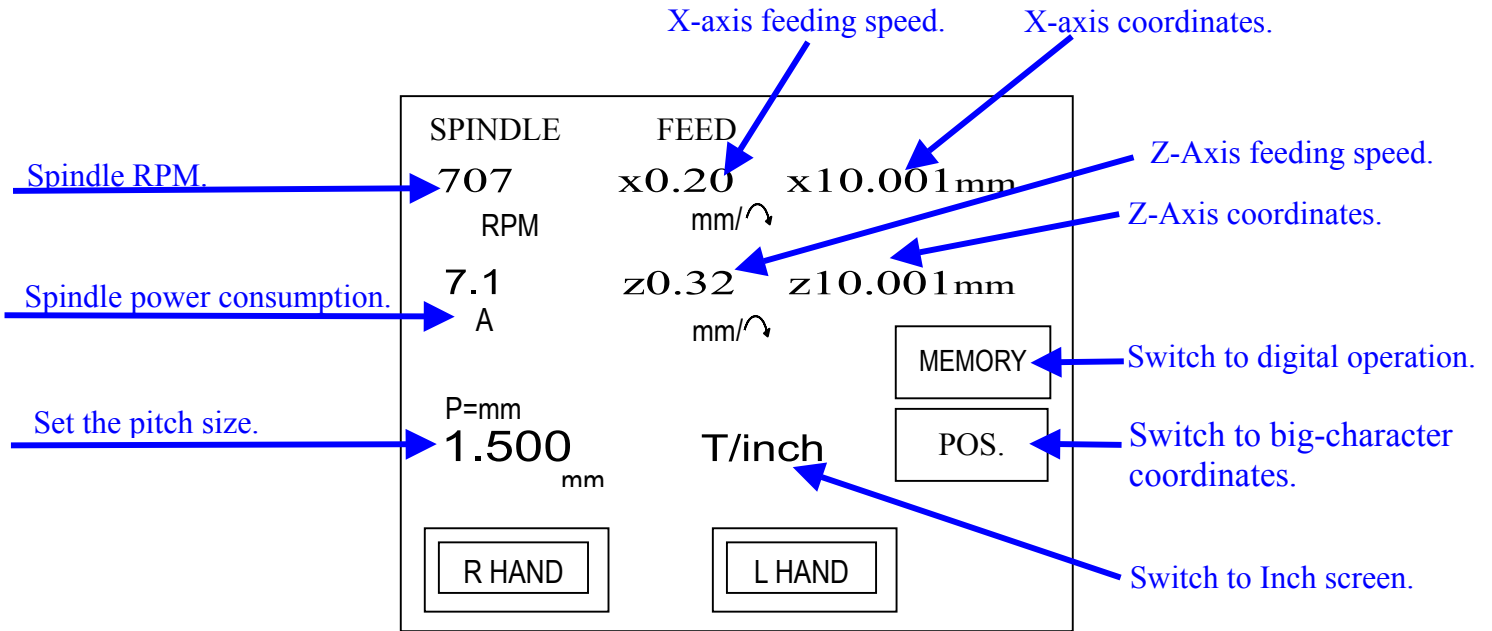

【Metric Screen】

【Inch Screen】

【Digital operation】

【Digital operation】

※ ONLY TOUCH NUMBER CAN SET NEW MEMORY.

【Big-character coordinates】

※ ONLY TOUCH NUMBER CAN SET NEW MEMORY.

【Numerical setting keyboard】

Such a keyboard will pop up each time a changeable numerical column is pressed and will disappear automatically upon numbers being entered.

※ The change of plus/minus sign is to be conducted after entering the numbers.