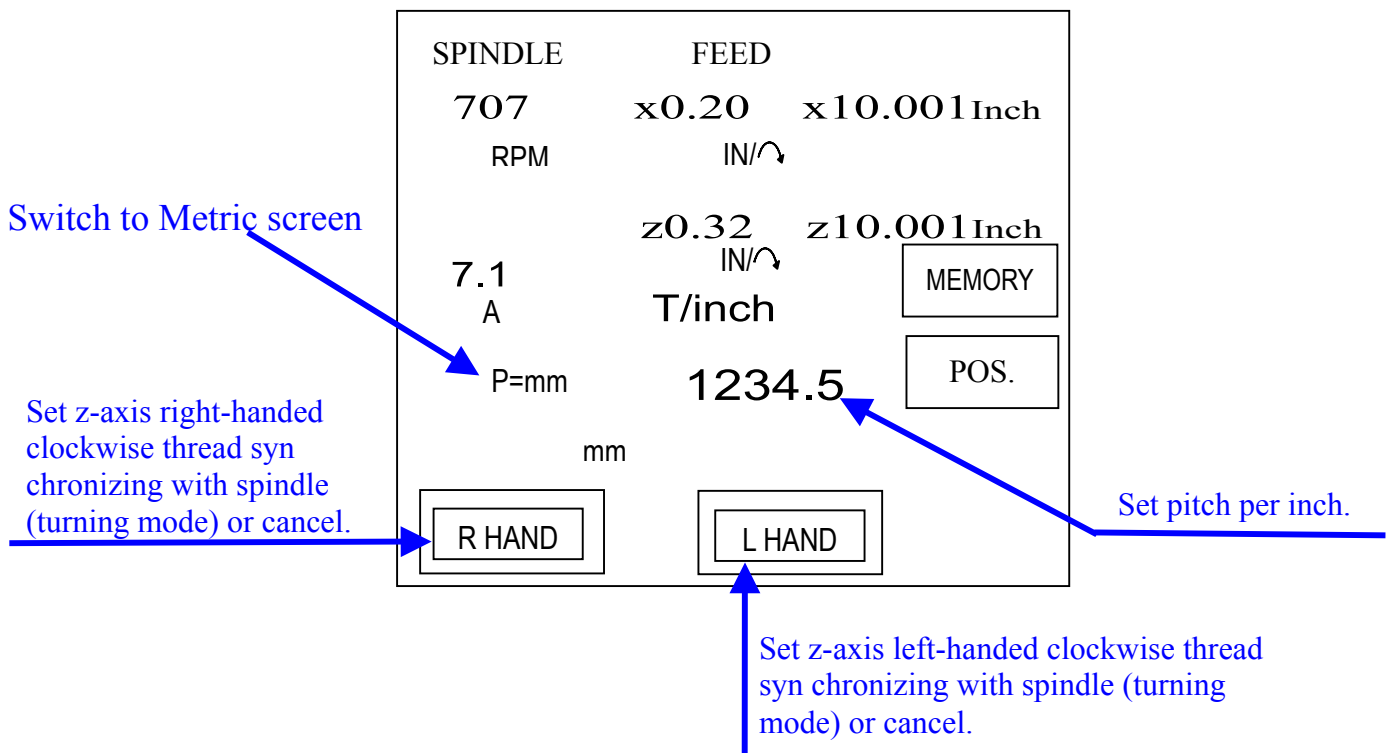

【Metric Screen】

【Inch Screen】

【Digital operation】

【Digital operation】

※ ONLY TOUCH NUMBER CAN SET NEW MEMORY.

【Big-character coordinates】

※ ONLY TOUCH NUMBER CAN SET NEW MEMORY.

【Numerical setting keyboard】

Such a keyboard will pop up each time a changeable numerical column is pressed and will disappear automatically upon numbers being entered.

※ The change of plus/minus sign is to be conducted after entering the numbers.