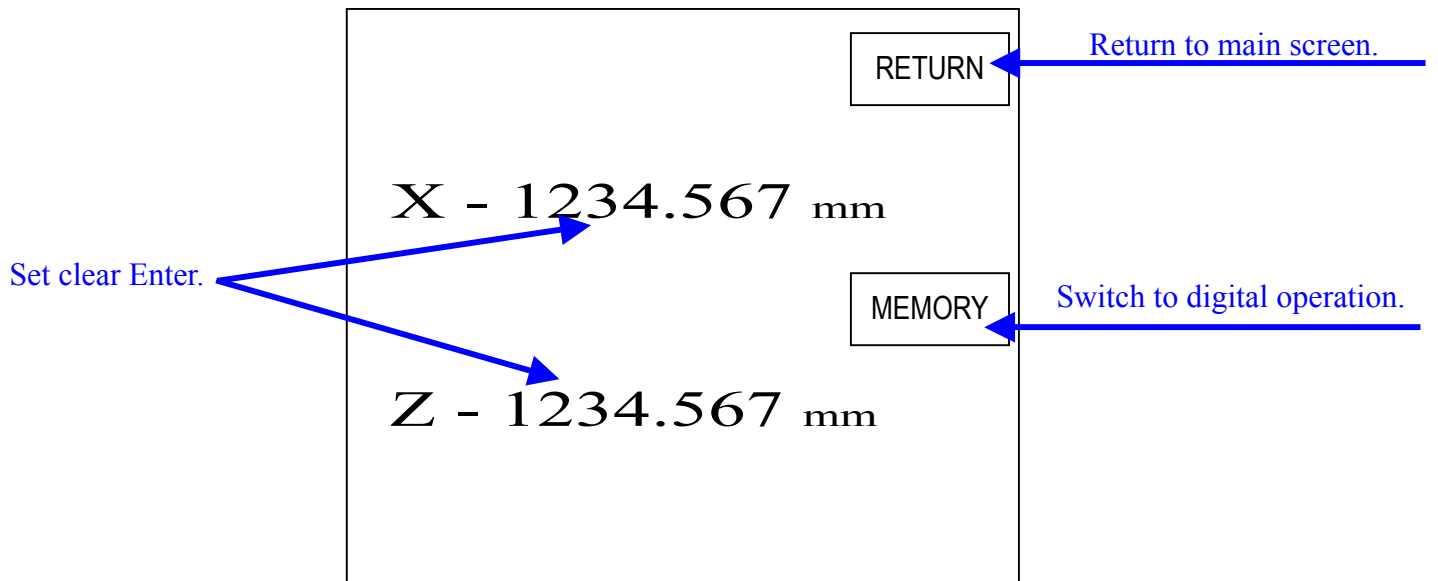

【Metric Screen】

【Inch Screen】

【Digital operation】

【Digital operation】

※ ONLY TOUCH NUMBER CAN SET NEW MEMORY.

【Big-character coordinates】

※ ONLY TOUCH NUMBER CAN SET NEW MEMORY.

【Numerical setting keyboard】

Such a keyboard will pop up each time a changeable numerical column is pressed and will disappear automatically upon numbers being entered.

※ The change of plus/minus sign is to be conducted after entering the numbers.